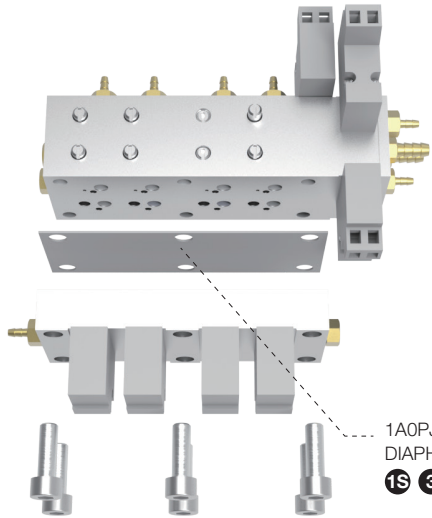

## 1P07BJA0 EURUS WATER RELAY VALVE KIT

SPRING FOR PULL BACK VALVE

GUIDE FOR PULL BACK VALVE

DIAPHRAGM FOR PULL BACK VALVE

1S 3 1pce

1A0PJKA0  
DIAPHRAGM FOR AIR VALVE  
1S 3 1pce

GASKET M5  
1S 3 6pcs

CHECK VALVE M5 (BARB FITTING 1/8)  
for BIEN AIR MX2/MCX  
1S 3 2pcs

CHECK VALVE M5 (BARB FITTING 1.8)  
for Turbine/Scaler  
1S 3 4pcs

1A0PURA0  
SPONGE FOR OIL MIST  
1 1S 3 1pce

1E09J6A0  
PN8136 WASHER FOR WATER BOTTLE  
1 1S 3 1pce

1E09J4A0  
PN3072 VALVE ASSY FOR DCI SYRINGE  
1S 1set

1E07K9A0  
AIR FILTER ELEMENT 40  
1 1S 3 1pce

1A0GCEA0  
SOLID COLLECTOR FILTER-CONE SHAPE  
1 1S 3 2pcs

Each parts are included in below kit

1 1 year kit 1S 1 year severe kit 3 3 years kit