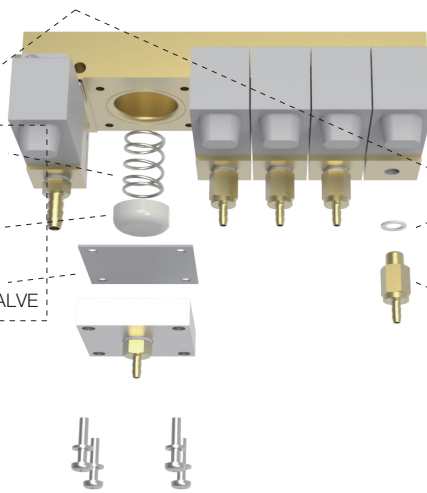

## 1P07BJA0 EURUS WATER RELAY VALVE KIT

SPRING FOR PULL BACK VALVE

GUIDE FOR PULL BACK VALVE

DIAPHRAGM FOR PULL BACK VALVE

1S 3 1pce

1A0PJKA0  
DIAPHRAGM FOR AIR VALVE  
1S 3 1pce

GASKET M5  
1S 3 6pcs

CHECK VALVE M5 (BARB FITTING 1/8)  
for BIEN AIR MX2/MCX  
1S 3 2pcs

CHECK VALVE M5 (BARB FITTING 1.8)  
for Turbine/Scaler  
1S 3 4pcs

1A0PURA0  
SPONGE FOR OIL MIST  
1 1S 3 1pce

1E09J6A0  
PN8136 WASHER FOR WATER BOTTLE  
1 1S 3 1pce

1E09J4A0  
PN3072 VALVE ASSY FOR DCI SYRINGE  
1S 1set